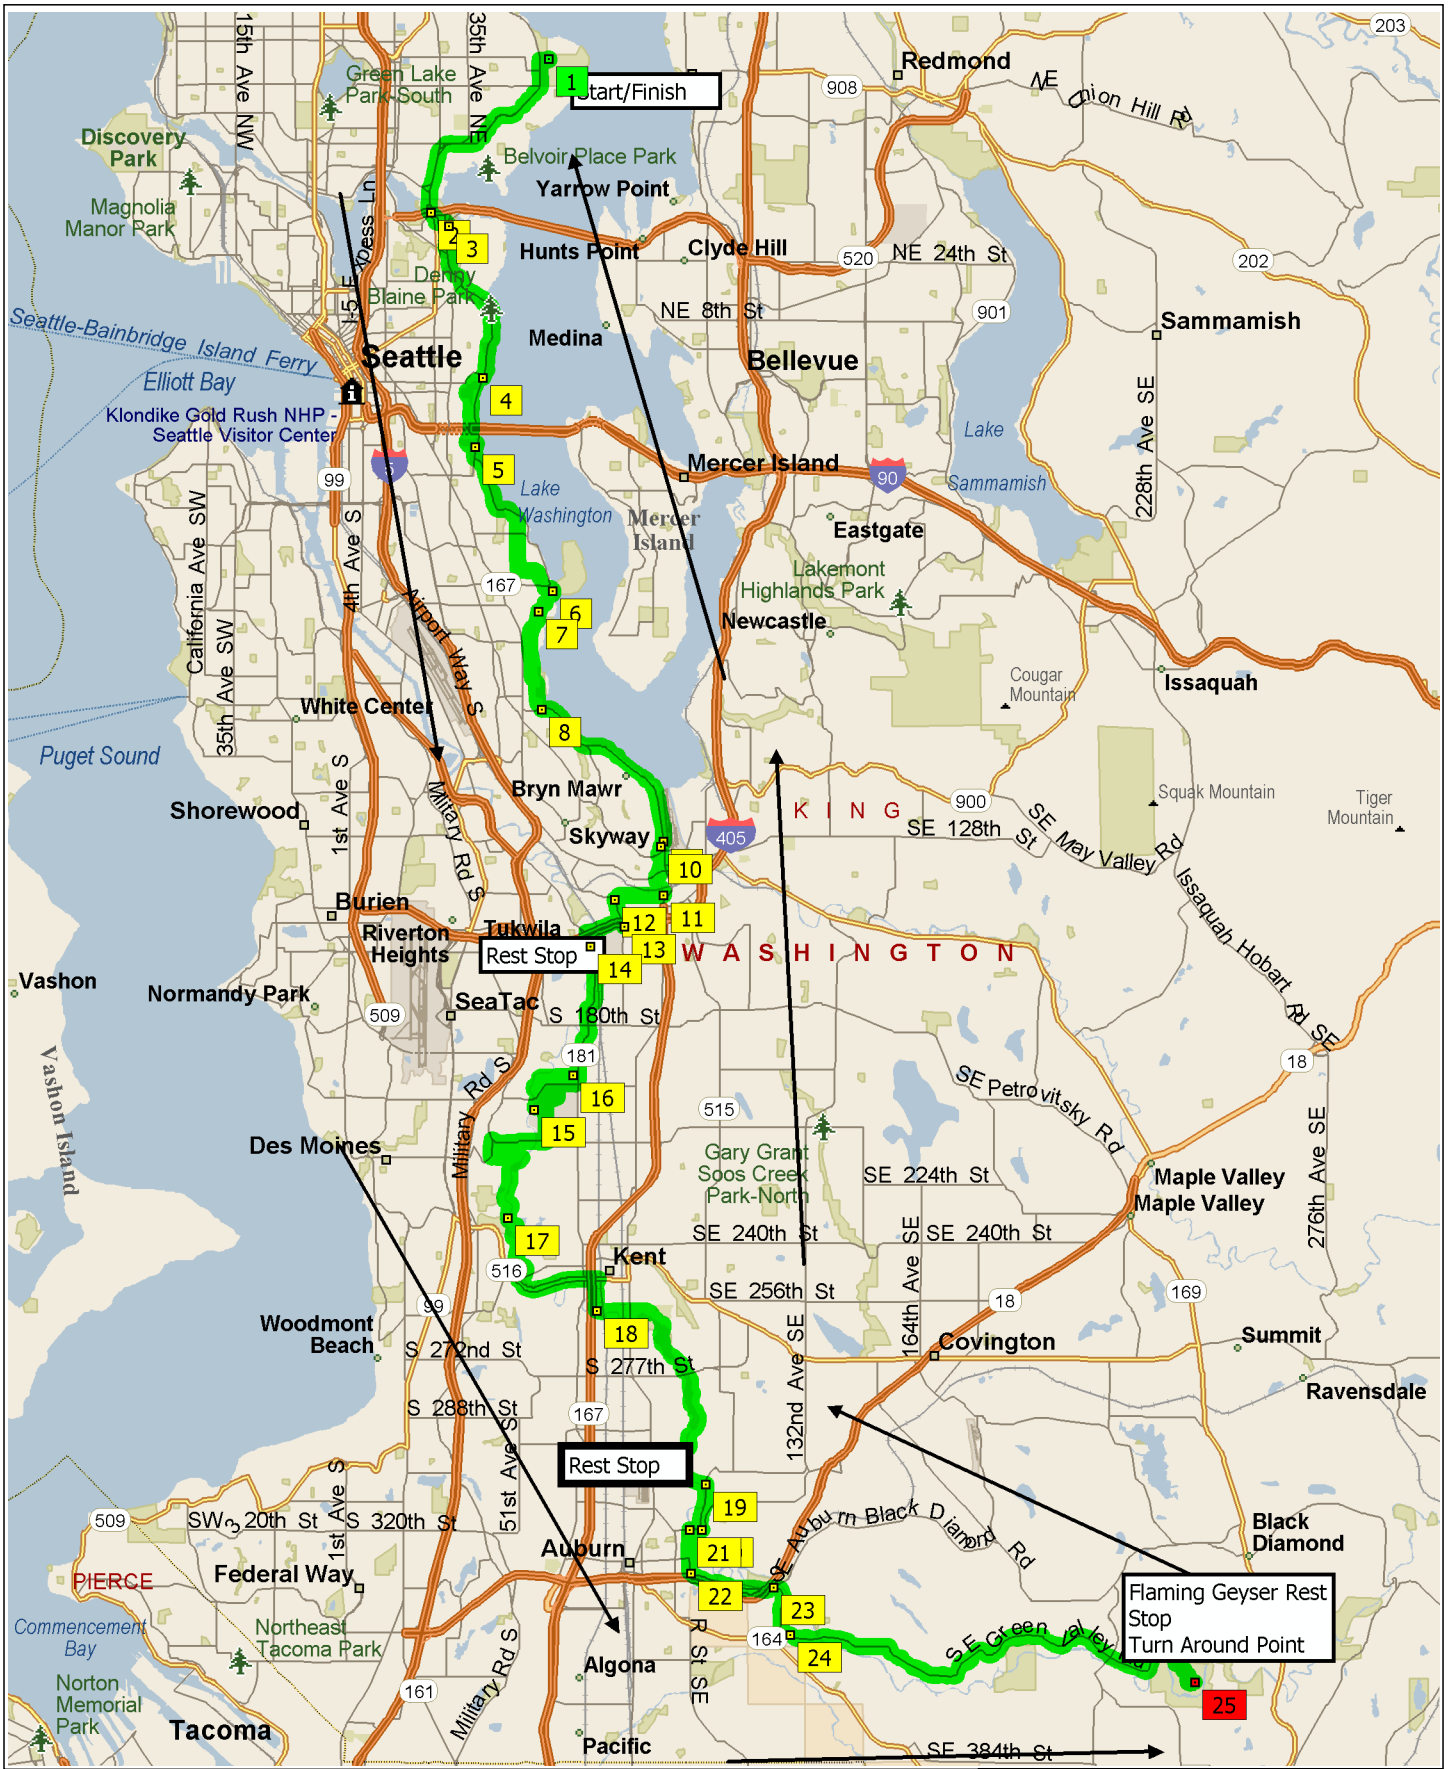

# #15 CTS - CBC-Flaming Geyser

Copyright © and (P) 1988–2006 Microsoft Corporation and/or its suppliers. All rights reserved. <http://www.microsoft.com/streets/>  
 Portions © 1990–2006 InstallShield Software Corporation. All rights reserved. Certain mapping and direction data © 2005 NAVTEQ. All rights reserved. The Data for areas of Canada includes information taken with permission from Canadian authorities, including: © Her Majesty the Queen in Right of Canada, © Queen's Printer for Ontario. NAVTEQ and NAVTEQ ON BOARD are trademarks of NAVTEQ. © 2005 Tele Atlas North America, Inc. All rights reserved. Tele Atlas and Tele Atlas North America are trademarks of Tele Atlas, Inc.