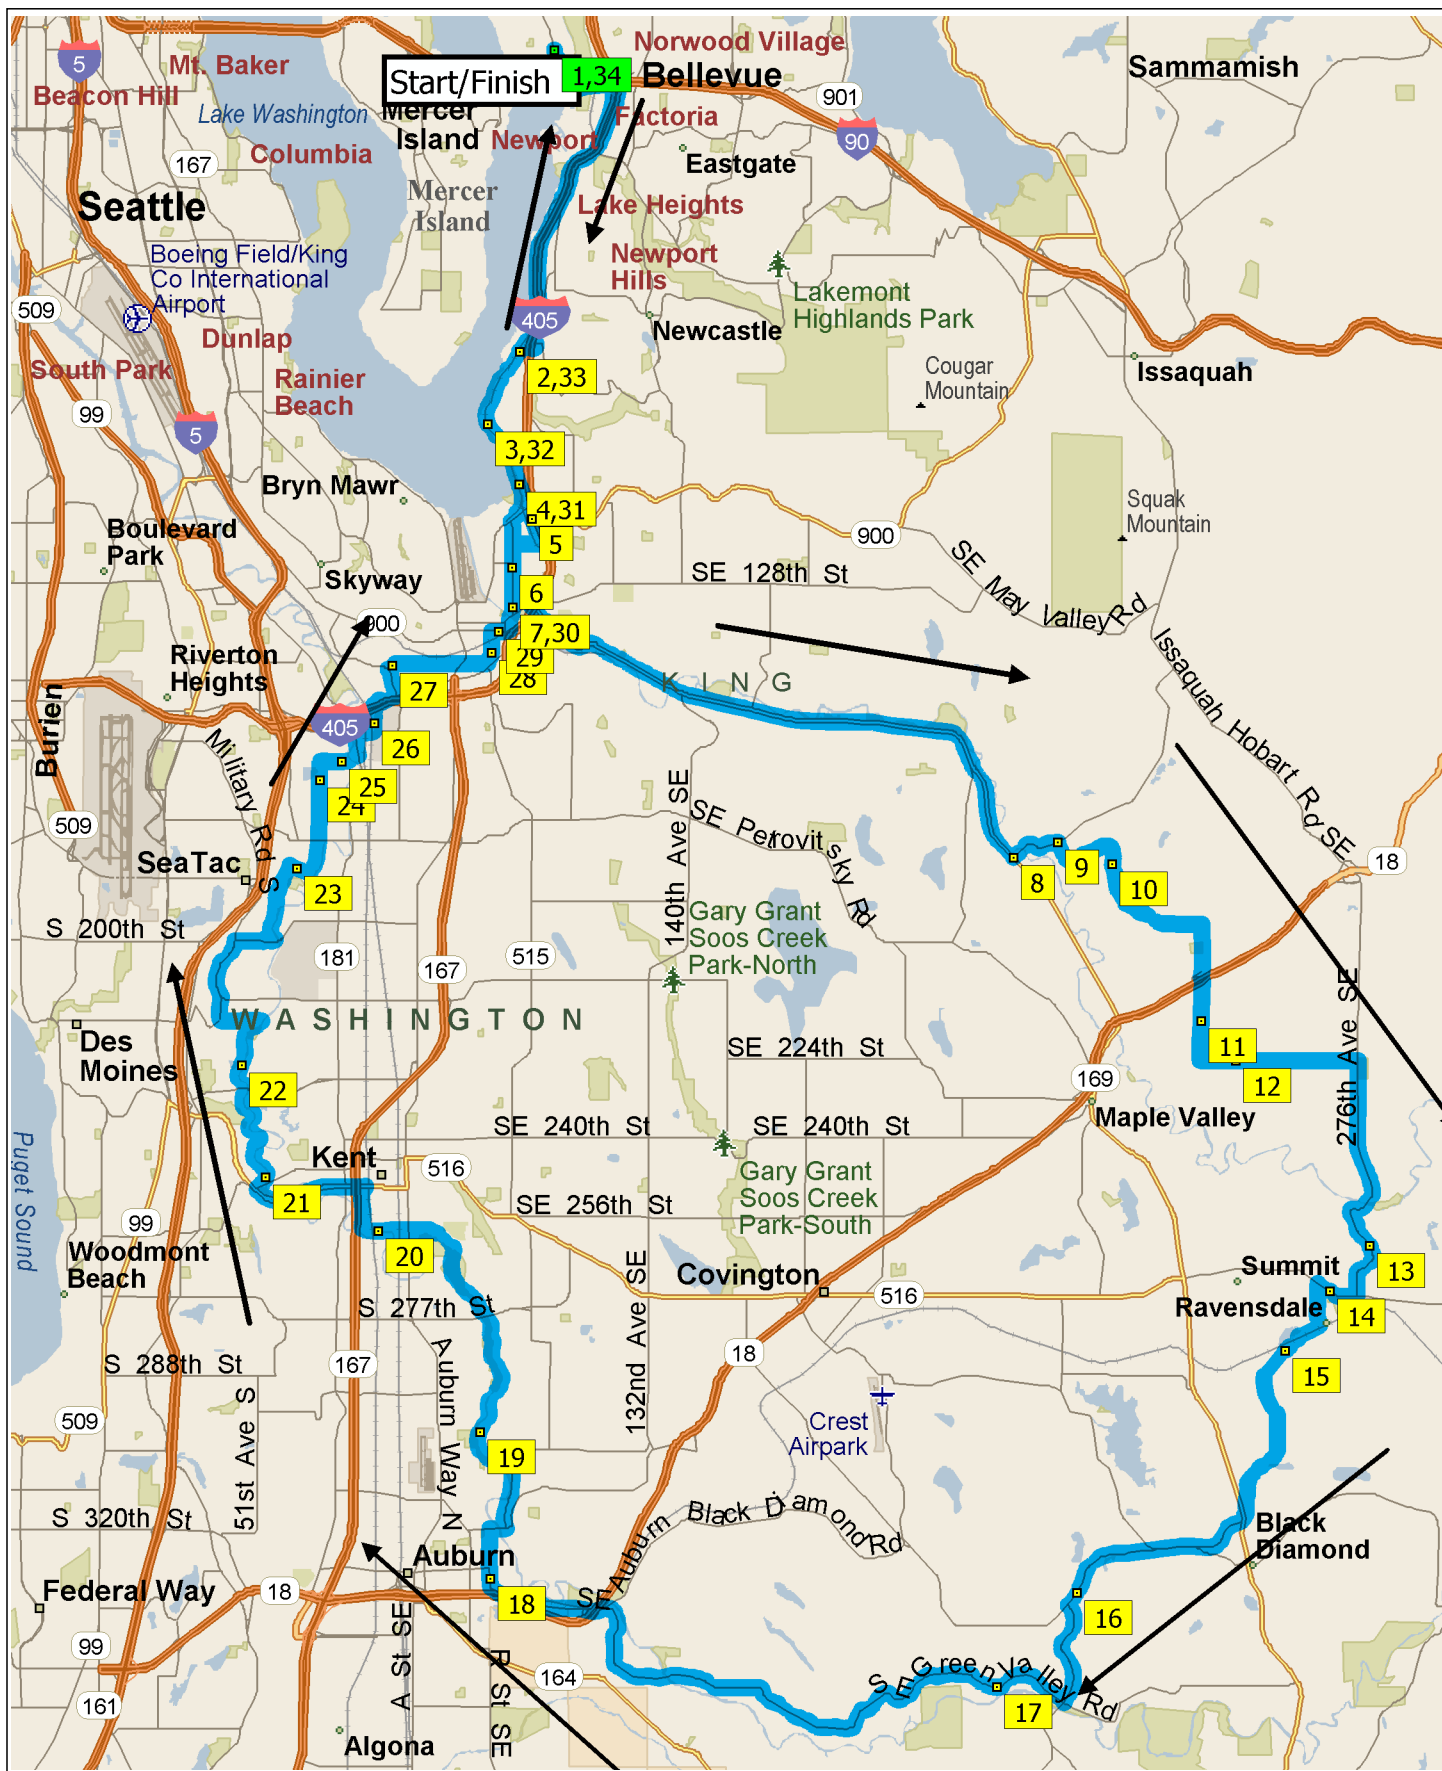

#9 Bellevue-Black Diamond

Copyright © and (P) 1988–2009 Microsoft Corporation and/or its suppliers. All rights reserved. <http://www.microsoft.com/streets/>
 Certain mapping and direction data © 2009 NAVTEQ. All rights reserved. The Data for areas of Canada includes information taken with permission from Canadian authorities, including: © Her Majesty the Queen in Right of Canada, © Queen's Printer for Ontario. NAVTEQ and NAVTEQ ON BOARD are trademarks of NAVTEQ. © 2009 Tele Atlas North America, Inc. All rights reserved. Tele Atlas and Tele Atlas North America are trademarks of Tele Atlas, Inc. © 2009 by Applied Geographic Systems. All rights reserved.