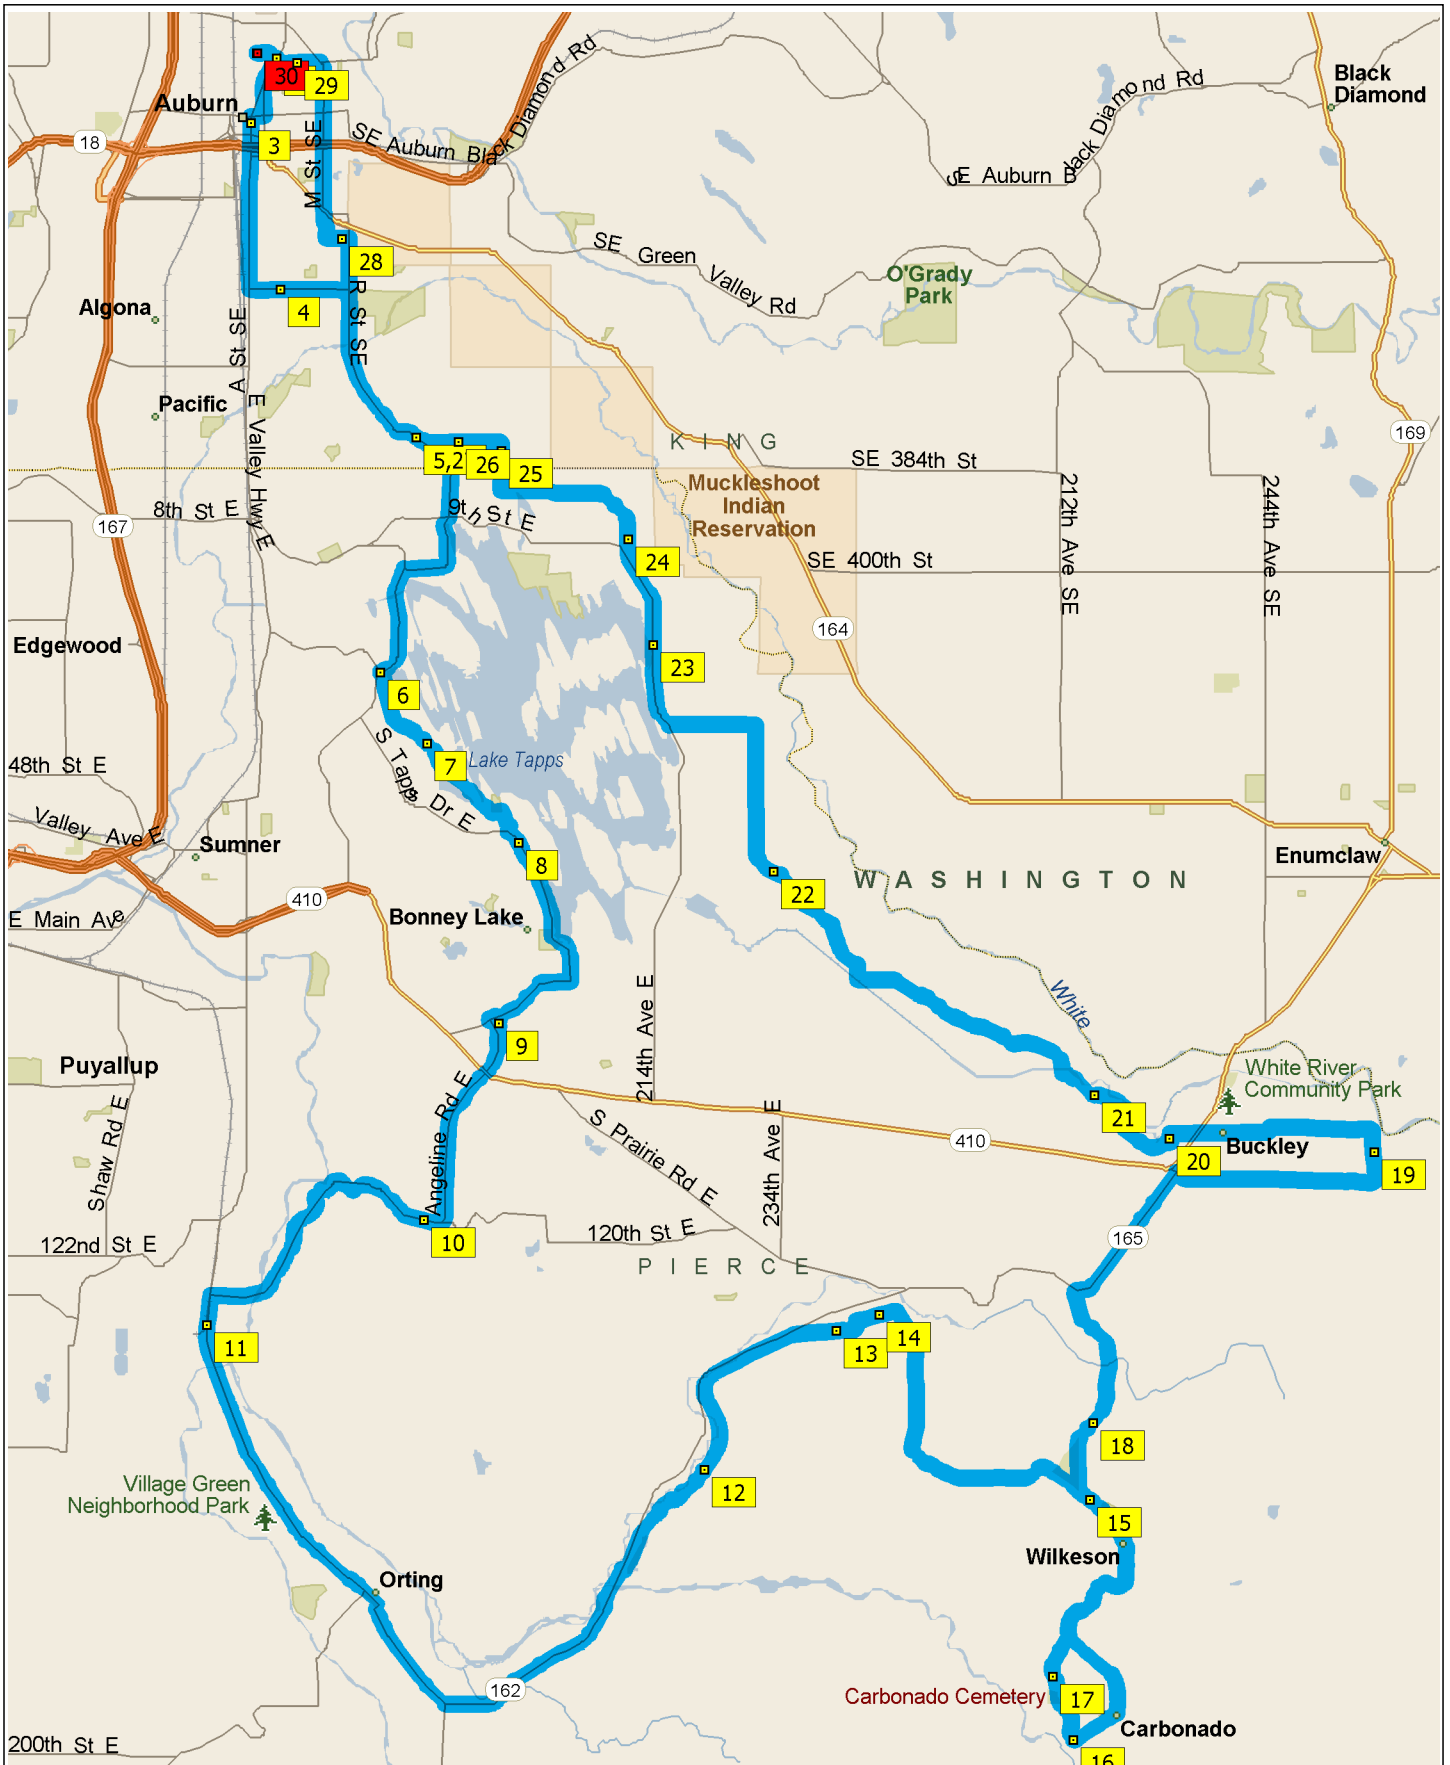

# WTS #6 - Auburn-Orting

Copyright © and (P) 1988–2008 Microsoft Corporation and/or its suppliers. All rights reserved. <http://www.microsoft.com/streets/>  
Certain mapping and direction data © 2008 NAVTEQ. All rights reserved. The Data for areas of Canada includes information taken with permission from Canadian authorities, including: © Her Majesty the Queen in Right of Canada, © Queen's Printer for Ontario. NAVTEQ and NAVTEQ ON BOARD are trademarks of NAVTEQ. © 2008 Tele Atlas North America, Inc. All rights reserved. Tele Atlas and Tele Atlas North America are trademarks of Tele Atlas, Inc. © 2008 by Applied Geographic Systems. All rights reserved.