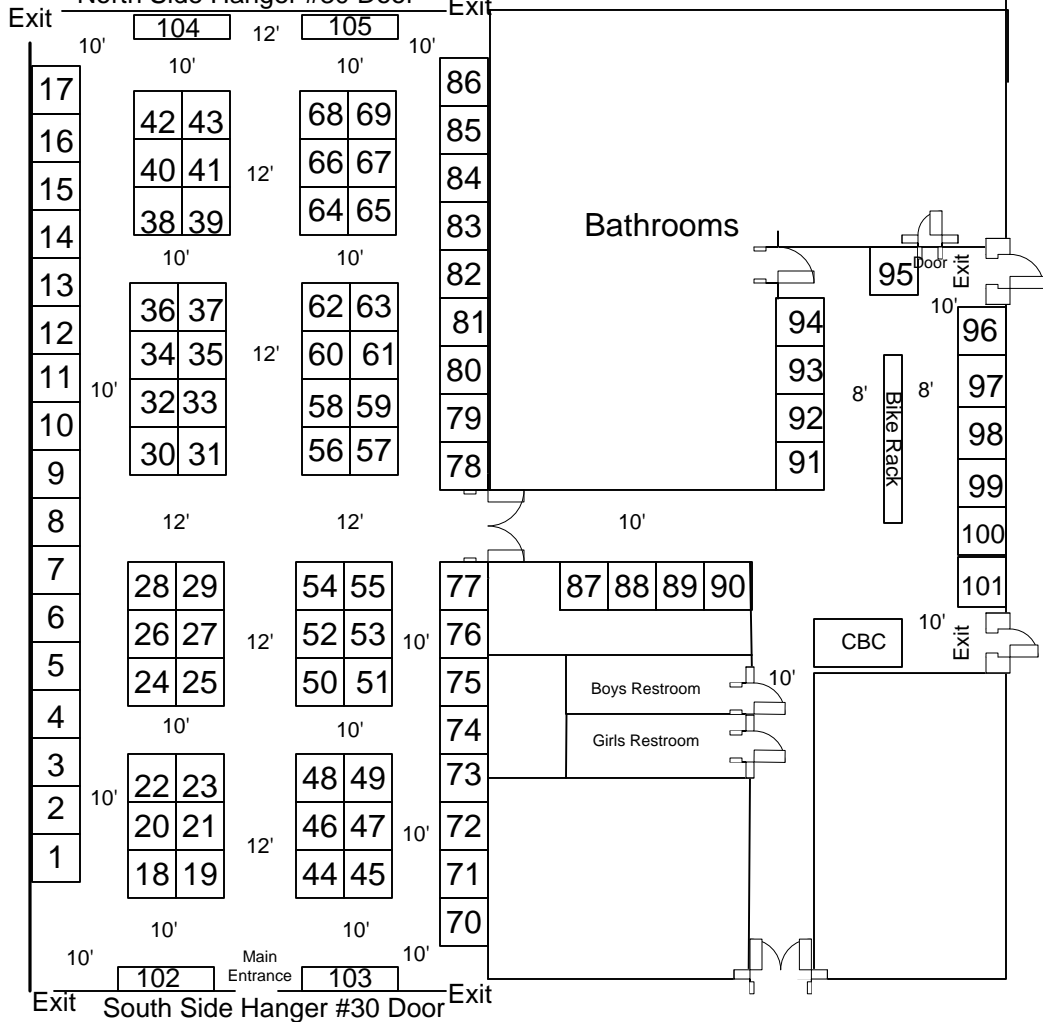

Seattle Bike Swap

Hanger #30 Magnuson Park
7400 Sand Point Way NE, Seattle, WA 98115

Sat. Feb. 27, 2010

Loading Zone - No Parking

North Side Hanger #30 Door

63rd Ave.

63rd Ave.

To Sand Point Way